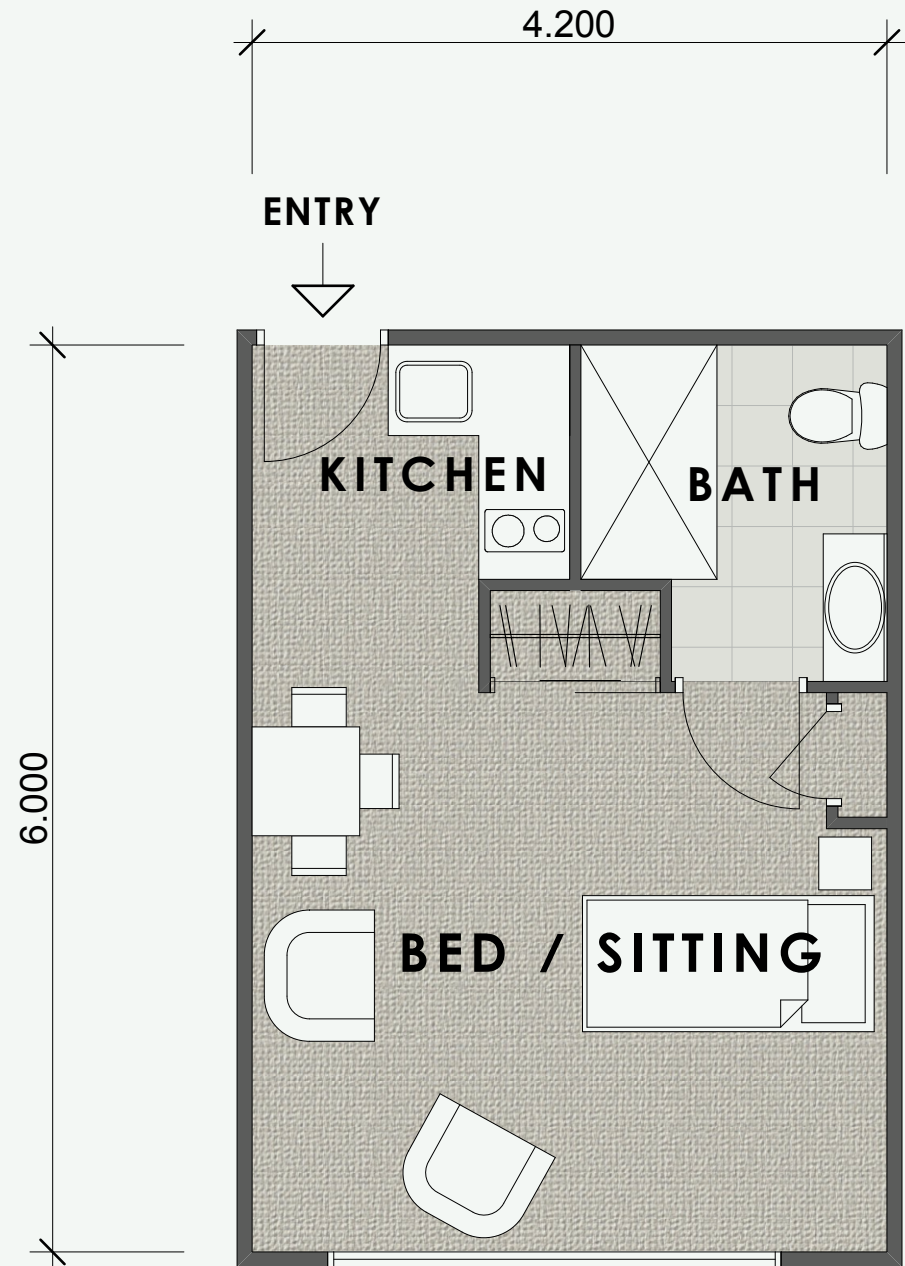

CHATSFORD
The Lifestyle Choice

Lichfield

The Lichfield, is our studio style and most compact apartment. Being smaller in design residents are encouraged to enjoy our daily meal service, and have full access to all the wonderful amenities and activities on offer at Chatsford.

Size: 26.0 sqm

 1 Studio

 1 Bathroom

This is a standard drawing. To make best use on each site, individual units may vary in layout, window size and position. Dimensions indicated may vary in specific homes.